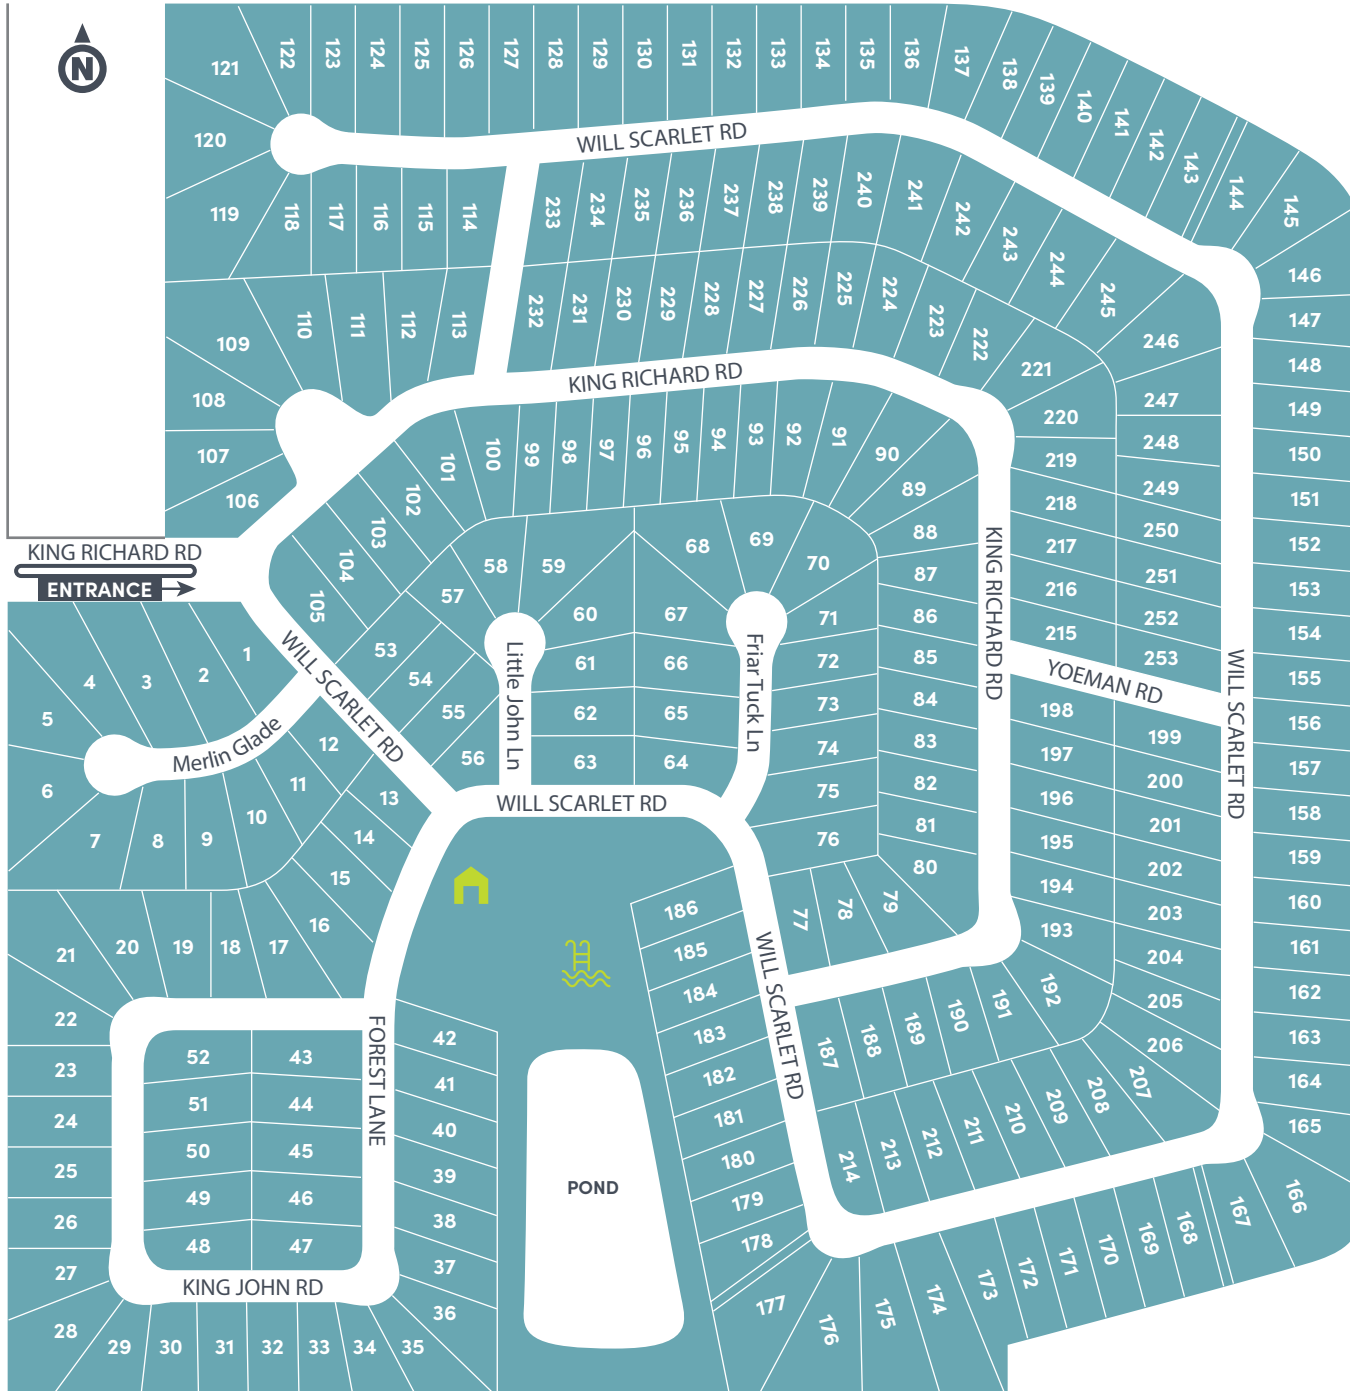

Sherwood Village

601 N.E. Flower Mound Road
Lawton, OK 73507

T : 580.353.0077

Visit us online at:
yescommunities.com

Number of sites: 253

- Amenities:
- Swimming Pool
 - Clubhouse